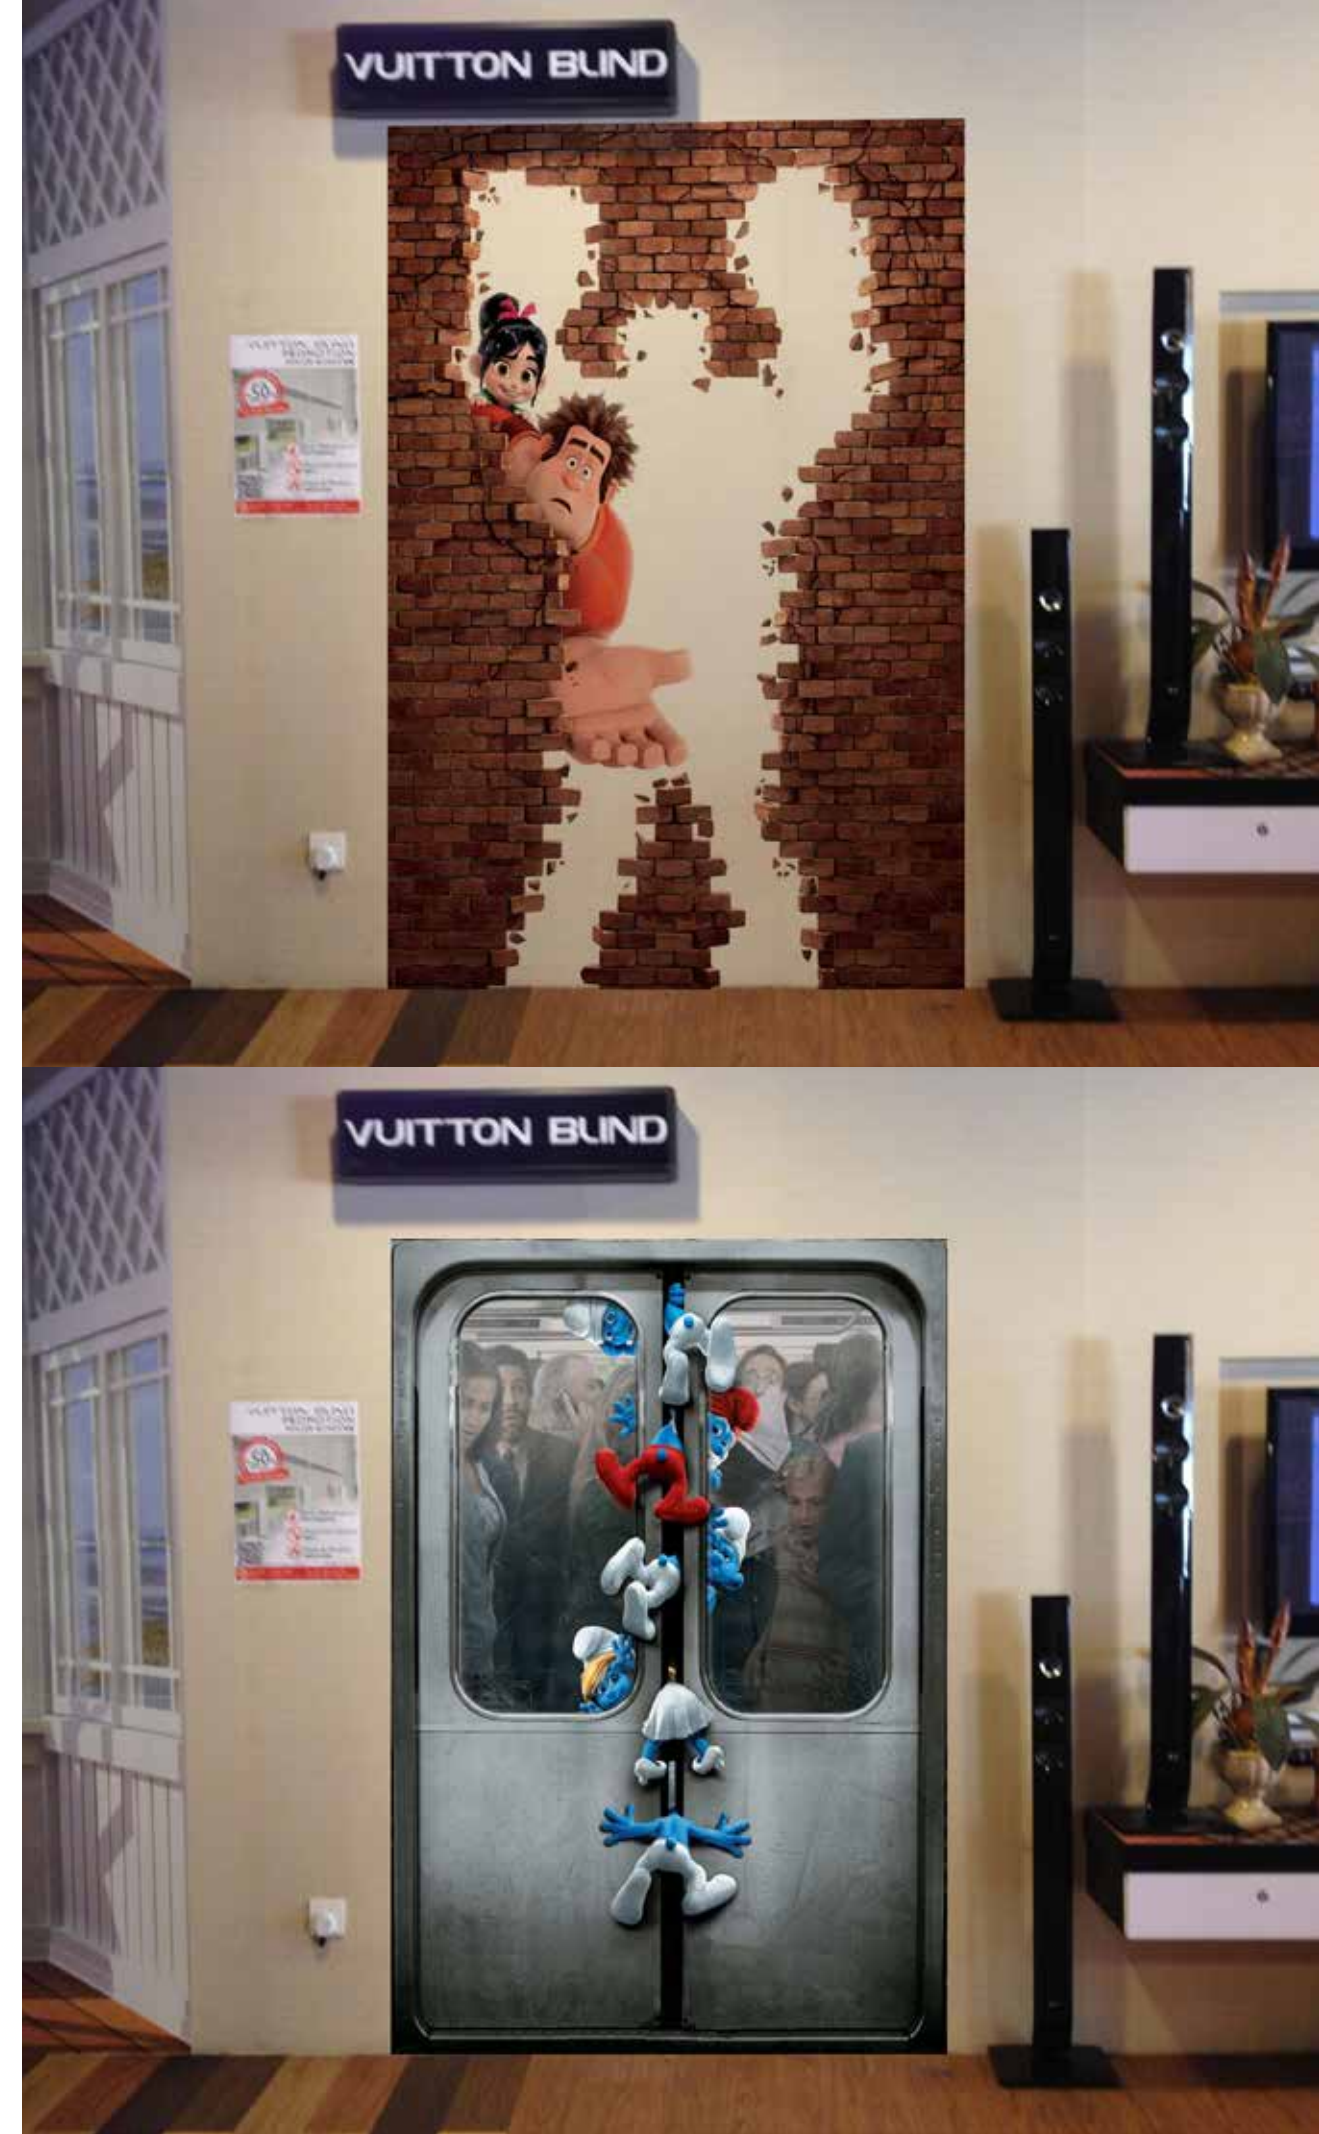

WHAT IS ECO PAPER?

Your photo.
Your wall.
Your design.
Just the way you like it.

Paper Width: 48"
Paper Type: Neschen Solvoprint Wallpaper (Sand P)
Max Size: W 12' x H 12'

1 Design: W010 Ralph Meets Vanellope
2 Design: W008 Subway Smurfs